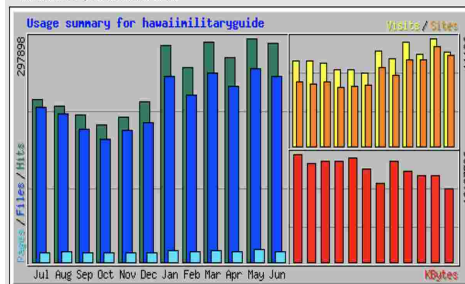

Hawaii Military Guide

CHECK OUT OUR

ACCOMPLISHMENTS

- Our 43-year track record means consistent performance.
- Coupon redemption exceeding 20,000 for some accounts.

DISTRIBUTION STRATEGY

- Reaches all the military — new arrivals, spouses, reserve, guard, and retirees — with a guaranteed 45,000 circulation through 138 distribution points at all 18 military areas in Hawaii.
- Online and downloadable.

EDITORIAL STRATEGY

- Convenient format with easy-to-use maps and listings.
- Comprehensive guide to military privileges and benefits.
- Updated twice a year.

CLIENT SATISFACTION STRATEGY—VALUE

- Our 96% ad-renewal rate signifies advertiser satisfaction.

Usage Statistics for hawaimilitaryguide.com
Summary by Month
Generated 27-Jun-2023 06:33 MDT

Month	Daily Avg				Monthly Totals					
	Hits	Files	Pages	Visits	Sites	KBytes	Visits	Pages	Hits	
Jun 2023	10777	9171	516	360	9372	8230945	9729	13943	247642	290993
May 2023	9609	8304	529	360	10356	9680895	11186	16425	257440	297898
Apr 2023	9066	7812	455	318	8918	9714528	9555	13660	234368	272000
Mar 2023	9424	8127	520	348	8907	10197951	10800	16142	251944	292174
Feb 2023	9265	7950	476	323	7348	11290691	9056	13349	222624	259431
Jan 2023	9900	7965	493	317	8180	8776242	9847	15290	246920	288321
Dec 2022	6900	5987	400	246	6298	10430476	7639	12420	185604	213922
Nov 2022	6452	5846	391	263	6277	11665020	7891	11750	175407	193582
Oct 2022	5883	5287	406	255	6114	11325538	7917	12608	163921	182376
Sep 2022	6541	5912	417	286	6731	11313248	8597	12524	177363	196246
Aug 2022	6715	6369	440	284	6485	11064080	8814	13642	197445	208172
Jul 2022	7000	6650	421	283	6632	12087526	8790	13066	206150	217012
Totals						125777140	109821	164819	2566828	2912127