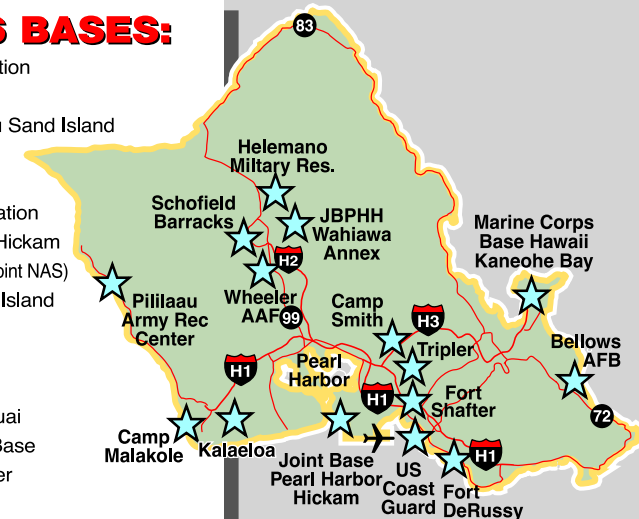

PROFILES 16 BASES:

- 1 Aliamanu Military Reservation
- 2 Bellows Air Force Station
- 3 Coast Guard ISC Honolulu Sand Island
- 4 Fort DeRussy
- 5 Fort Shafter Army Post
- 6 Helemano Military Reservation
- 7 Joint Base Pearl Harbor / Hickam
- 8 Kalaeloa (formerly Barbers Point NAS)
- 9 Kilauea Military Camp—Big Island
- 10 MCBH—Camp Smith
- 11 MCBH—Kaneohe Bay
- 12 JBPHH - Wahiawa Annex
- 13 PMRF Barking Sands—Kauai
- 14 Schofield Barracks Army Base
- 15 Tripler Army Medical Center
- 16 Wheeler Army Air Field

The Mission

THIS MILITARY DRIVING GUIDE ORIENTS HAWAII'S MILITARY COMMUNITY TO THE PRIVILEGES AND BENEFITS AVAILABLE.

In an area like Hawaii, which has a vast military population and many bases, there is a need to orient the military community to their home not only at their assigned duty stations, but also at the surrounding areas.

Information in the Guide includes:

- **General Orientation** section with essentials like housing and TLA, transportation, health care, MWR, education, and pets.
- **Detailed maps** of Oahu, Downtown Honolulu, Waikiki, Airport, Aiea/Pearl City, Waipahu, Kailua/Kaneohe, Mililani/Wahiawa, East Oahu and North Shore. Individual **military base maps** are included geographically.
- **Valuable base information** including checking in, property shipping, vehicles, medical, dining, recreation, exchange facilities (includes locations, phone numbers and websites).
- **Profile of off-base dining**, recreation, entertainment, and shopping.
- **Special discount coupons** for retail, services, dining and activities.
- **Website that hyperlinks readers** to our advertisers' website.