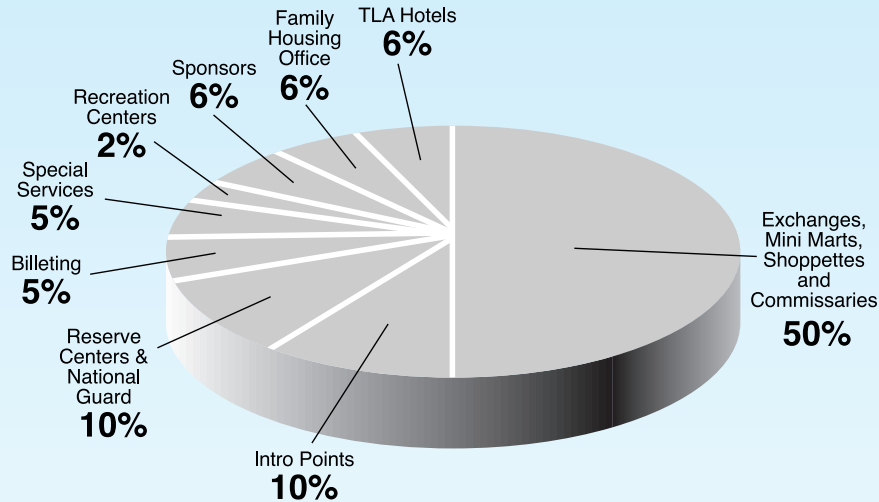

Distribution Strategy

45,000 CIRCULATION IS GUARANTEED

DISTRIBUTION ANALYSIS