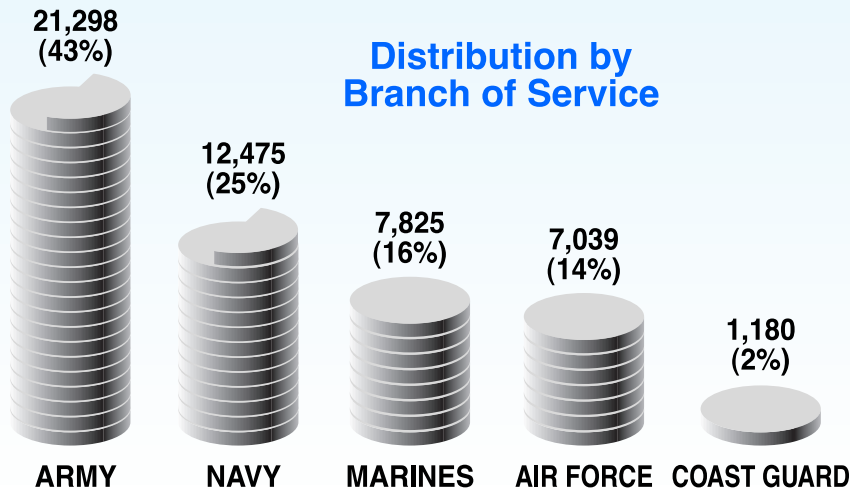

Total Military Personnel **49,772**
Each Edition of Hawaii Military Guide has a circulation of..... **45,000**

Distribution Strategy

45,000 CIRCULATION IS GUARANTEED

DISTRIBUTION ANALYSIS

SERVICE MEMBERS: 49,817

Reaches All Branches Through Intro Points and Retail Outlets

138 DISTRIBUTION LOCATIONS

Intro-Points

- New Arrival Briefing
- Billeting/Temporary Lodging
- Housing Offices/TLA Hotels
- Family Services
- USO Hickam & Airport
- Newcomer Orientation
- Pass and ID
- Single Soldier Quarters
- Tickets & Tours
- Fitness & Medical Facilities
- Credit Unions
- Child Development Centers